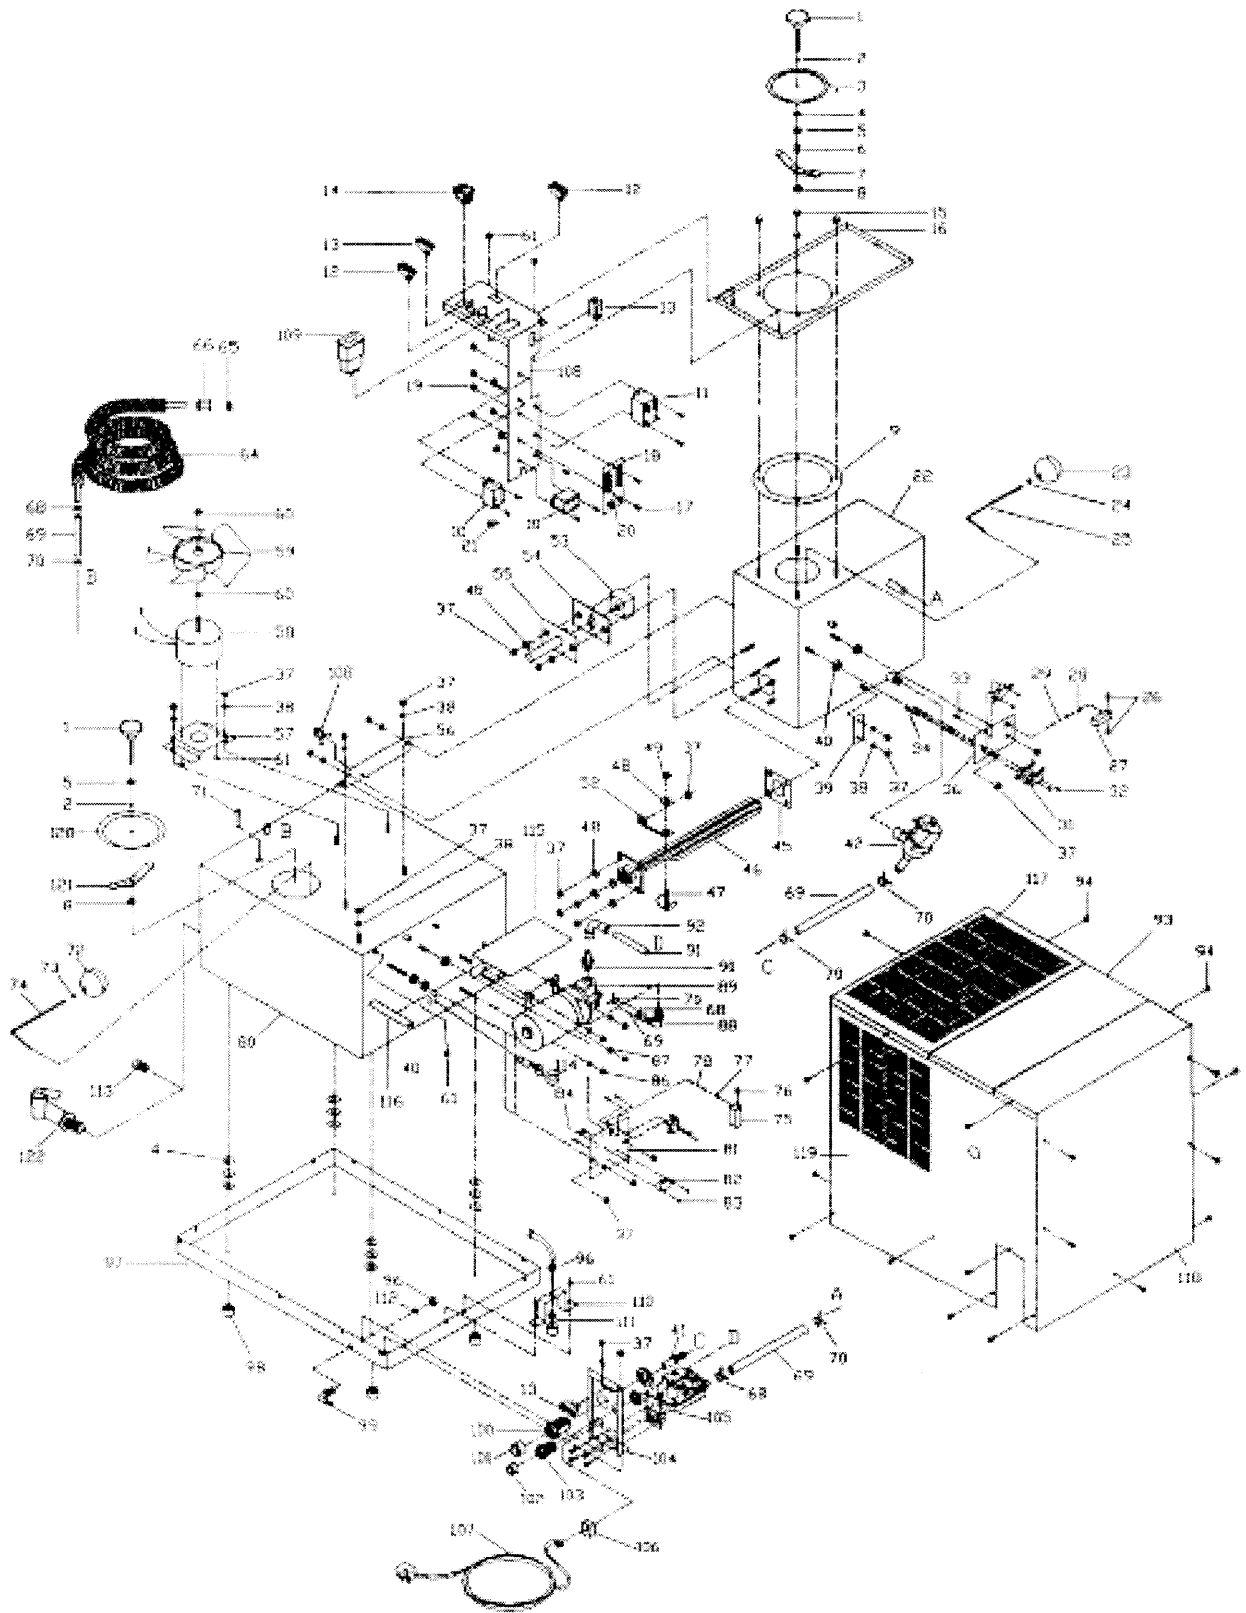

Electrical Schematic

Exploded View

Parts Listing

Key #	Part #	Description
1	8009	Lid knob w/stud
2	6022	Lid o-ring
3	519	Lid disc
4	6049	Gasket
5	9009	Flat washer, 1/4"
6	9085	Lid spring
7	402B	Lid crossbar w/nut
8	224-0003	Locknut, 1/4-20
*	409	Lid Assembly (includes #1-#8)
9	6010	Boiling tank gasket
10	7206	Relay, heating element
11	7280	Relay, storage tank
12	7227	Momentary water switch (2 each)
13	7228	ON/OFF switch (2 each)
14	7221	Function switch
15	9039	Cap Nut, 1/4-20
16	32028-02	Tray, boiling tank, studded
17	9095	Screw, 8-32 x 1/2"
18	7215	Terminal strip
19	9043	Hex Nut, 8-32
20	7217	1 amp slo-blo fuse
21	7127	3/16" terminal tab
22	32501B-02	Boiling tank, studded
23	9519	Float ball
24	9018	Hex nut, 6-32
25	514	Float rod
26	9024	Set screw
27	9098	Actuating arm
28	9080	Float bushing
29	6021	Float o-ring
30*	659	Float Kit (includes #23-#29)
31	7201	Microswitch
32	9041	Hex Nut, 4-40
33	9001	Screw, 4-40 x 5/8"
34	9030	Screw, 4-40 x 1-1/8"
35*	654	Microswitch Kit (includes #31-#33)
36	32023	Boiling tank switch plate
37	9045	Hex nut, 1/4-20
38	9032	Lock washer, 1/4"
39	32006	Boiling tank mounting bracket
40	8070	Nylon spacer
41	9633	Adaptor, STEM to BARB
42	7256	Automatic drain valve, NC
43	7230	Cable holder, w/latch
44	9046	Star washer, #10
45	6005	Heating element gasket
46	7070	Heating element
47	400A-02	U-clamp w/stud
48	9009	Flat washer, 1/4"
49	9061	Hex nut, 10-24
50*	634	Heating Element Kit (incl. #45-#49)
51*	661	U-Clamp Kit (includes #47-#49)
52	508	Heat tab
53	7069	Reset
54	510	Reset retainer board
55	32520-02	Plate, reset retainer, studded
56	32007	Boiling tank mounting angle
57	541	Fan motor mounting bracket
58	32504	Fan motor
59	7010	Fan blade
60	9092	Push nut
61	9003	Lock nut, 8-32
62*	653	Fan & Motor Kit (includes #58-#61)
63*	639	Fan Blade Kit (includes #59-#60)