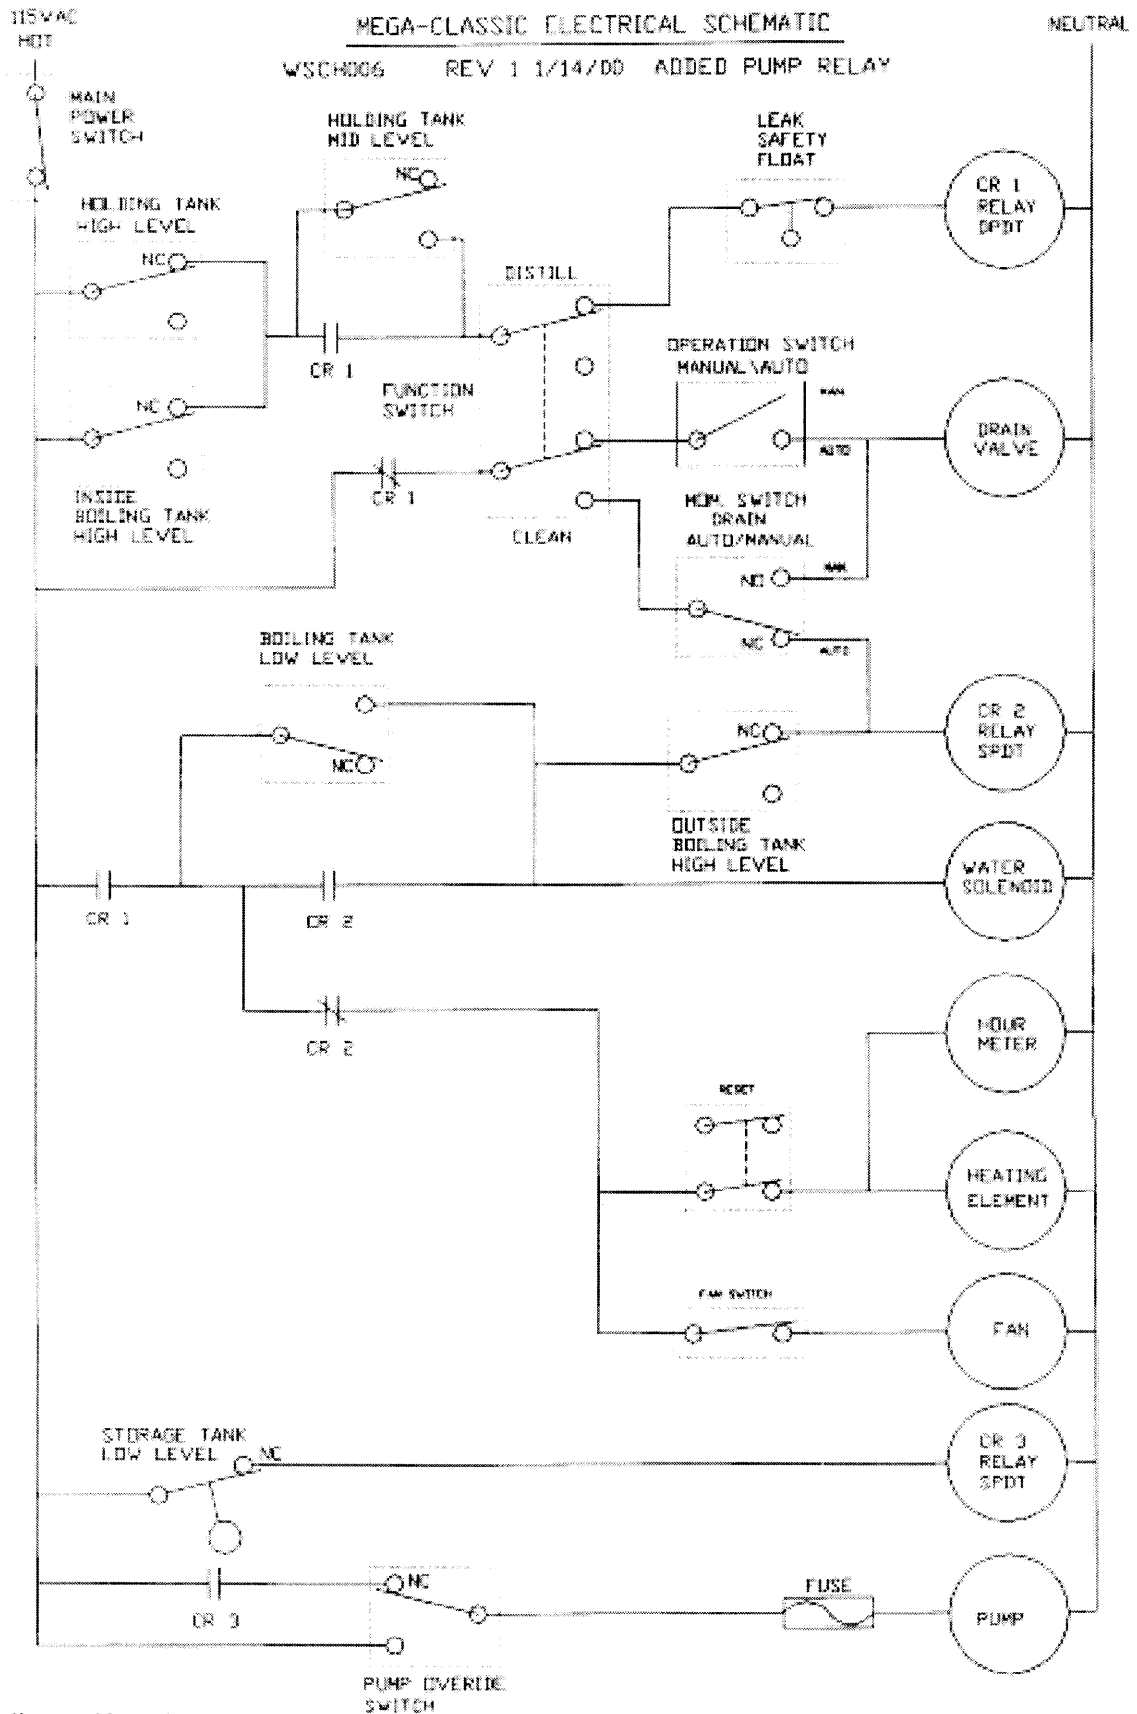

Electrical Schematic

Exploded View

Parts Listing

Key #	Part #	Description
1	8009	Lid knob w/stud
2	6022	Lid o-ring
3	519	Lid disc
4	6049	Gasket
5	9009	Flat washer, 1/4"
6	9085	Lid spring
7	402B	Lid crossbar w/nut
8	224-0003	Locknut, 1/4-20
*	409	Lid Assembly (includes #1-#8)
9	6010	Boiling tank gasket
10	7206	Relay, heating element
11	7280	Relay, storage tank
12	7227	Momentary water switch (2 each)
13	7228	ON/OFF switch (2 each)
14	7221	Function switch
15	9039	Cap Nut, 1/4-20
16	32028-02	Tray, boiling tank, studded
17	9095	Screw, 8-32 x 1/2"
18	7215	Terminal strip
19	9043	Hex Nut, 8-32
20	7217	1 amp slo-blo fuse
21	7127	3/16" terminal tab
22	32501B-02	Boiling tank, studded
23	9519	Float ball
24	9018	Hex nut, 6-32
25	514	Float rod
26	9024	Set screw
27	9098	Actuating arm
28	9080	Float bushing
29	6021	Float o-ring
30*	659	Float Kit (includes #23-#29)
31	7201	Microswitch
32	9041	Hex Nut, 4-40
33	9001	Screw, 4-40 x 5/8"
34	9030	Screw, 4-40 x 1-1/8"
35*	654	Microswitch Kit (includes #31-#33)
36	32023	Boiling tank switch plate
37	9045	Hex nut, 1/4-20
38	9032	Lock washer, 1/4"
39	32006	Boiling tank mounting bracket
40	8070	Nylon spacer
41	9633	Adaptor, STEM to BARB
42	7256	Automatic drain valve, NC
43	7230	Cable holder, w/latch
44	9046	Star washer, #10
45	6005	Heating element gasket
46	7070	Heating element
47	400A-02	U-clamp w/stud
48	9009	Flat washer, 1/4"
49	9061	Hex nut, 10-24
50*	634	Heating Element Kit (incl. #45-#49)
51*	661	U-Clamp Kit (includes #47-#49)
52	508	Heat tab
53	7069	Reset
54	510	Reset retainer board
55	32520-02	Plate, reset retainer, studded
56	32007	Boiling tank mounting angle
57	541	Fan motor mounting bracket
58	32504	Fan motor
59	7010	Fan blade
60	9092	Push nut
61	9003	Lock nut, 8-32
62*	653	Fan & Motor Kit (includes #58-#61)
63*	639	Fan Blade Kit (includes #59-#60)