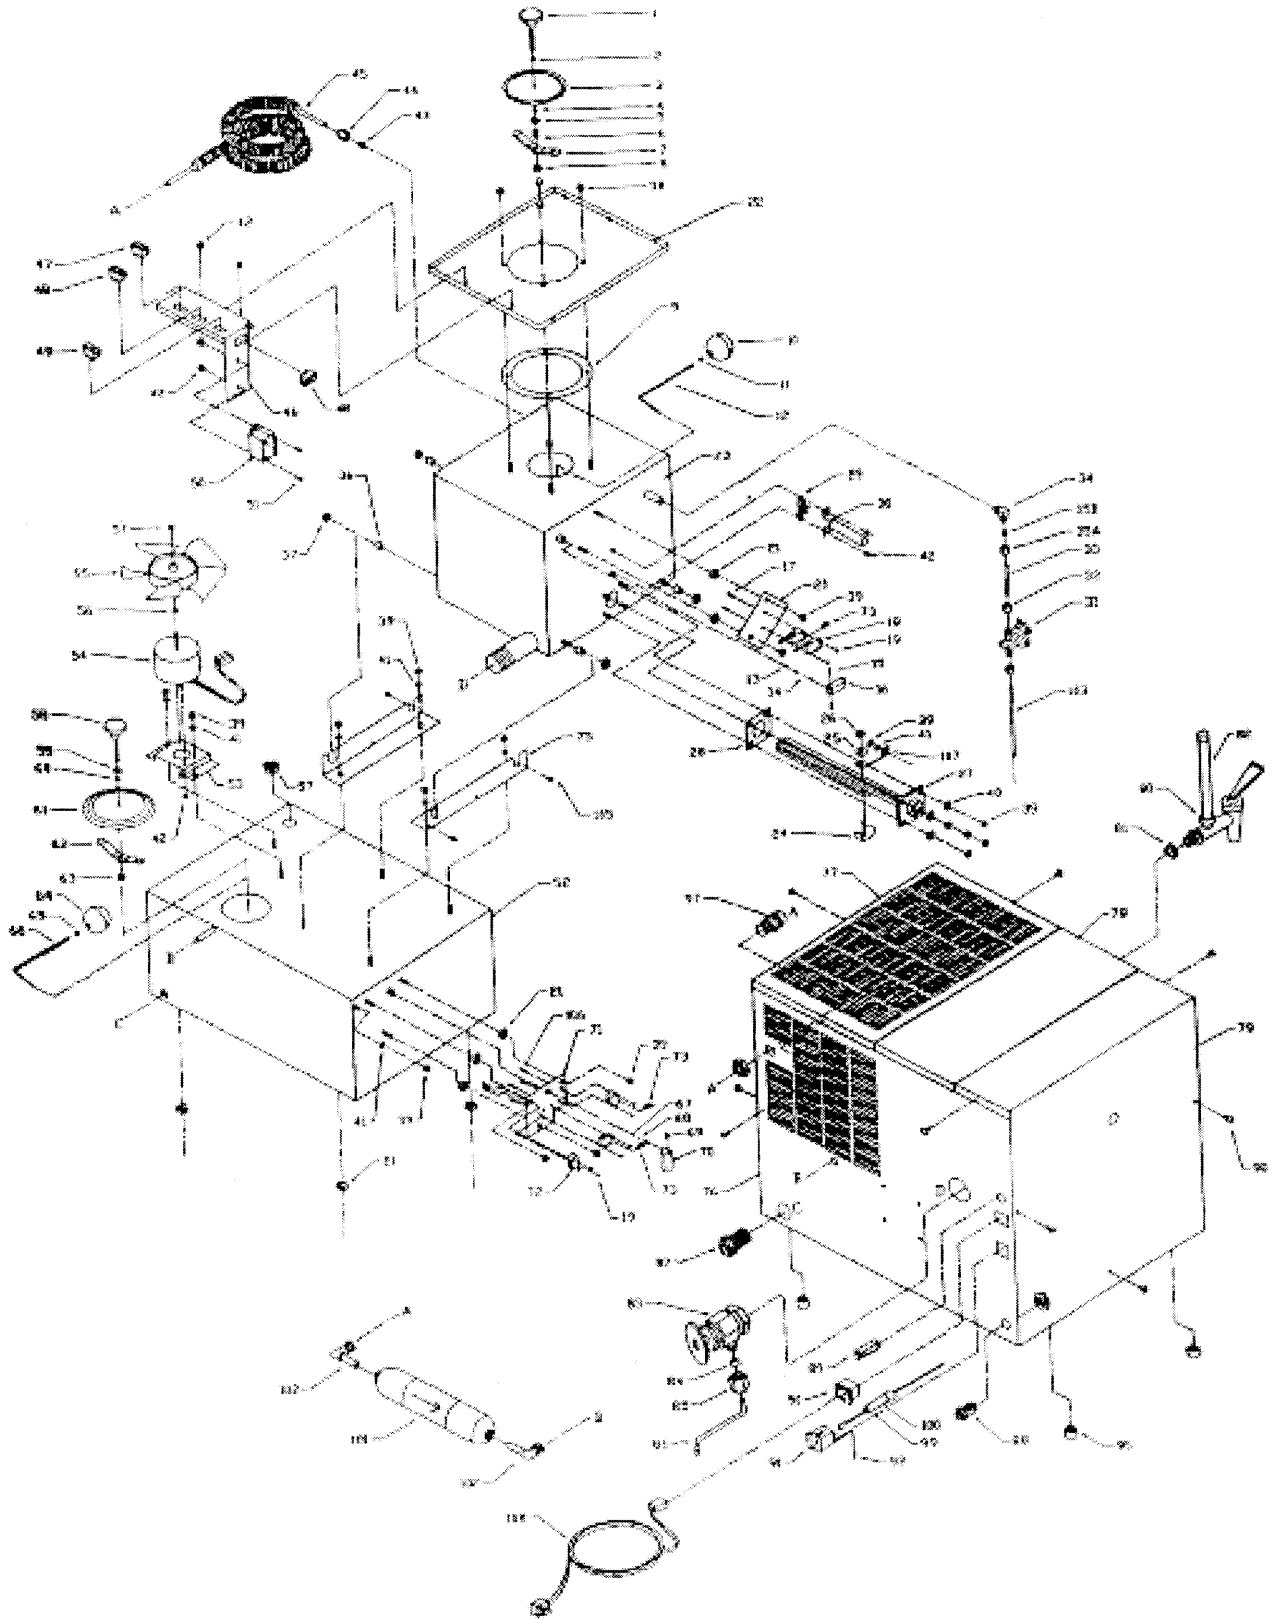

Electrical Schematic

Exploded View

Parts Listing

Key #	120VPN	240VPN	Description
1	8009	8009	Lid Knob w/Stud
2	6022	6022	Lid O-ring
3	519	519	Lid Disc
4	6049	6049	Gasket
5	9009	9009	Flat Washer, 1/4"
6	9085	9085	Lid Spring
7	402B	402B	Lid Crossbar w/Nut
8	224-0003	224-0003	Locknut, 1/4-20
*	409	409	Lid Assembly (includes #1-#8)
9	6010	6010	Boiling Tank Gasket
10	9519	9519	Float Ball
11	9018	9018	Hex Nut, 6-32
12	513	513	Float Rod
13	9080	9080	Float Bushing
14	6021	6021	Float O-Ring
*	604	604	O-Ring & Bushing Kit (includes #13-#14)
15	9024	9024	Set Screw
16	9082	9082	Actuating Arm
*	644	644	Float Kit (includes #10-#16)
17	9030	9030	Screw, 4-40 x 1-1/8"
18	7200	7200	Microswitch
19	9041	9041	Hex Nut, 4-40
20	516	516	Boiling Tank Switch Plate
21	8070	8070	Nylon Spacer
*	662	662	Microswitch Kit (includes #17-#21)
22	42509A-01	42509A-01	Boiling Tank Tray
23	42502A-02	42502A-02	Boiling Tank, Studded
24	400A-02	400A-02	U-Clamp with Stud
25	9009	9009	1/4" Flat Washer
26	9061	9061	Hex Nut, 10-24
27	7023	70101	Heating Element, 1000 Watt
28	6005	6005	Gasket, Heating Element
*	633	633V	Heating Element Kit (includes #24-#28)
29	7034	7034	Reset
30	42508A-01	42508A-01	Guide, Reset
31	7231	70106	Valve, Solenoid, 1/4"COMP
32	9550	9550	Nut, 1/4" Compression
33	515	515	Tube, Solenoid Valve
34	9528A	9528A	Elbow, 1/4"MPT x COMP (inc. 35A & 35B)
35A	9537A	9537A	Nut, 1/4"COMP
35B	9537B	9537B	Sleeve, 1/4"COMP
36	9408	9408	Spacer, 1/2"OD x 3/8"L
37	9079	9079	Nut, 1/4-20, Acorn with Washer
38	9039	9039	Cap Nut, 1/4-20
39	9045	9045	Hex Nut, 1/4-20
40	9009	9009	Washer, Flat, 1/4"
41	9032	9032	Lock Washer, 1/4"
42	9003	9003	Nut, Nylock, 8-32
43	9530	9530	Compression Ferrule, 3/8"
44	9510	9510	Compression Nut, 3/8"
45	9405	9405	Condensing Coil
*	720	720	Coil with Fittings (includes #43-#45)
46	42001	42001	Electrical Switch Tray
47	7227	7227	Momentary Switch
48	7228	7228	ON/OFF Switch
49	7232	7232	ON/OFF Switch, Lighted
50	7208	7208V	Relay, DPST
51	9025	9025	Screw, 8-32 x 3/8"
52	42504A-02	42504A-02	Storage Tank, Studded
53	541	541	Fan Motor Mounting Bracket
54	42510	42510V	Fan Motor Assy. (inc. #54A & #54B)
54A	7092	70103A	Fan Motor
54B	7136	7136	Female 2-pin Connector
55	7010	7010	Fan Blade