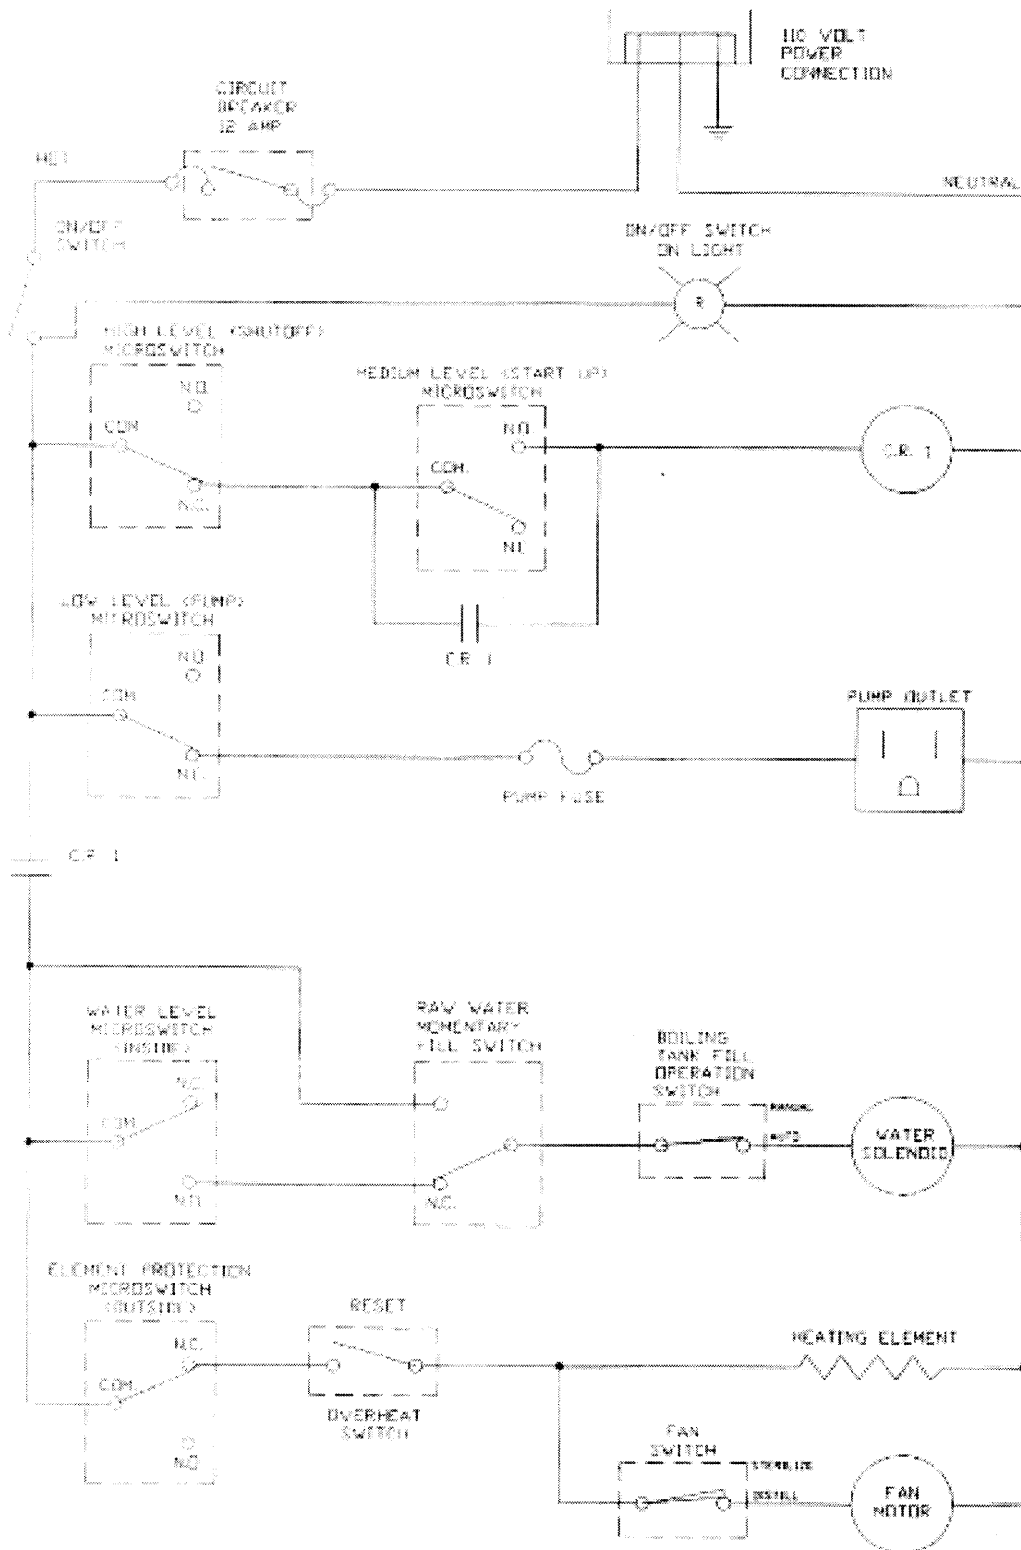

Electrical Schematic

Exploded View

Parts Listing

Key #	120VPN	240VPN	Description
1	8009	8009	Lid Knob w/Stud
2	6022	6022	Lid O-ring
3	519	519	Lid Disc
4	6049	6049	Gasket
5	9009	9009	Flat Washer, 1/4"
6	9085	9085	Lid Spring
7	402B	402B	Lid Crossbar w/Nut
8	224-0003	224-0003	Locknut, 1/4-20
*	409	409	Lid Assembly (includes #1-#8)
9	6010	6010	Boiling Tank Gasket
10	9519	9519	Float Ball
11	9018	9018	Hex Nut, 6-32
12	513	513	Float Rod
13	9080	9080	Float Bushing
14	6021	6021	Float O-Ring
*	604	604	O-Ring & Bushing Kit (includes #13-#14)
15	9024	9024	Set Screw
16	9082	9082	Actuating Arm
*	644	644	Float Kit (includes #10-#16)
17	9030	9030	Screw, 4-40 x 1-1/8"
18	7200	7200	Microswitch
19	9041	9041	Hex Nut, 4-40
20	516	516	Boiling Tank Switch Plate
21	8070	8070	Nylon Spacer
*	662	662	Microswitch Kit (includes #17-#21)
22	42509A-01	42509A-01	Boiling Tank Tray
23	42502A-02	42502A-02	Boiling Tank, Studded
24	400A-02	400A-02	U-Clamp with Stud
25	9009	9009	1/4" Flat Washer
26	9061	9061	Hex Nut, 10-24
27	7023	70101	Heating Element, 1000 Watt
28	6005	6005	Gasket, Heating Element
*	633	633V	Heating Element Kit (includes #24-#28)
29	7034	7034	Reset
30	42508A-01	42508A-01	Guide, Reset
31	7231	70106	Valve, Solenoid, 1/4"COMP
32	9550	9550	Nut, 1/4" Compression
33	515	515	Tube, Solenoid Valve
34	9528A	9528A	Elbow, 1/4"MPT x COMP (inc. 35A & 35B)
35A	9537A	9537A	Nut, 1/4"COMP
35B	9537B	9537B	Sleeve, 1/4"COMP
36	9408	9408	Spacer, 1/2"OD x 3/8"L
37	9079	9079	Nut, 1/4-20, Acorn with Washer
38	9039	9039	Cap Nut, 1/4-20
39	9045	9045	Hex Nut, 1/4-20
40	9009	9009	Washer, Flat, 1/4"
41	9032	9032	Lock Washer, 1/4"
42	9003	9003	Nut, Nylock, 8-32
43	9530	9530	Compression Ferrule, 3/8"
44	9510	9510	Compression Nut, 3/8"
45	9405	9405	Condensing Coil
*	720	720	Coil with Fittings (includes #43-#45)
46	42001	42001	Electrical Switch Tray
47	7227	7227	Momentary Switch
48	7228	7228	ON/OFF Switch
49	7232	7232	ON/OFF Switch, Lighted
50	7208	7208V	Relay, DPST
51	9025	9025	Screw, 8-32 x 3/8"
52	42504A-02	42504A-02	Storage Tank, Studded
53	541	541	Fan Motor Mounting Bracket
54	42510	42510V	Fan Motor Assy. (inc. #54A & #54B)
54A	7092	70103A	Fan Motor
54B	7136	7136	Female 2-pin Connector
55	7010	7010	Fan Blade