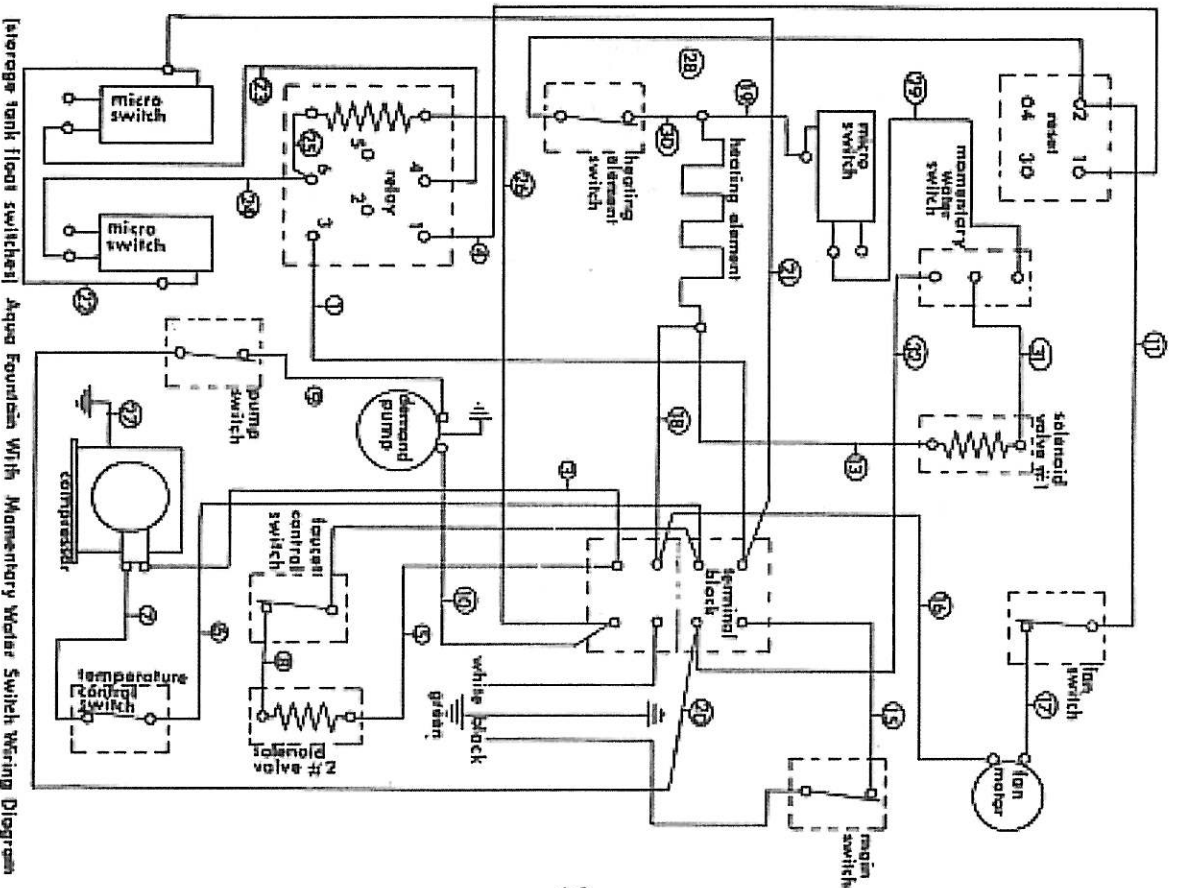

AQUA FOUNTAIN WIRING DIAGRAM USING SWITCHES MADE BY ARROW HART

Storage Tank Flood Switches Aqua Fountain With Momentary Water Switch Wiring Diagram