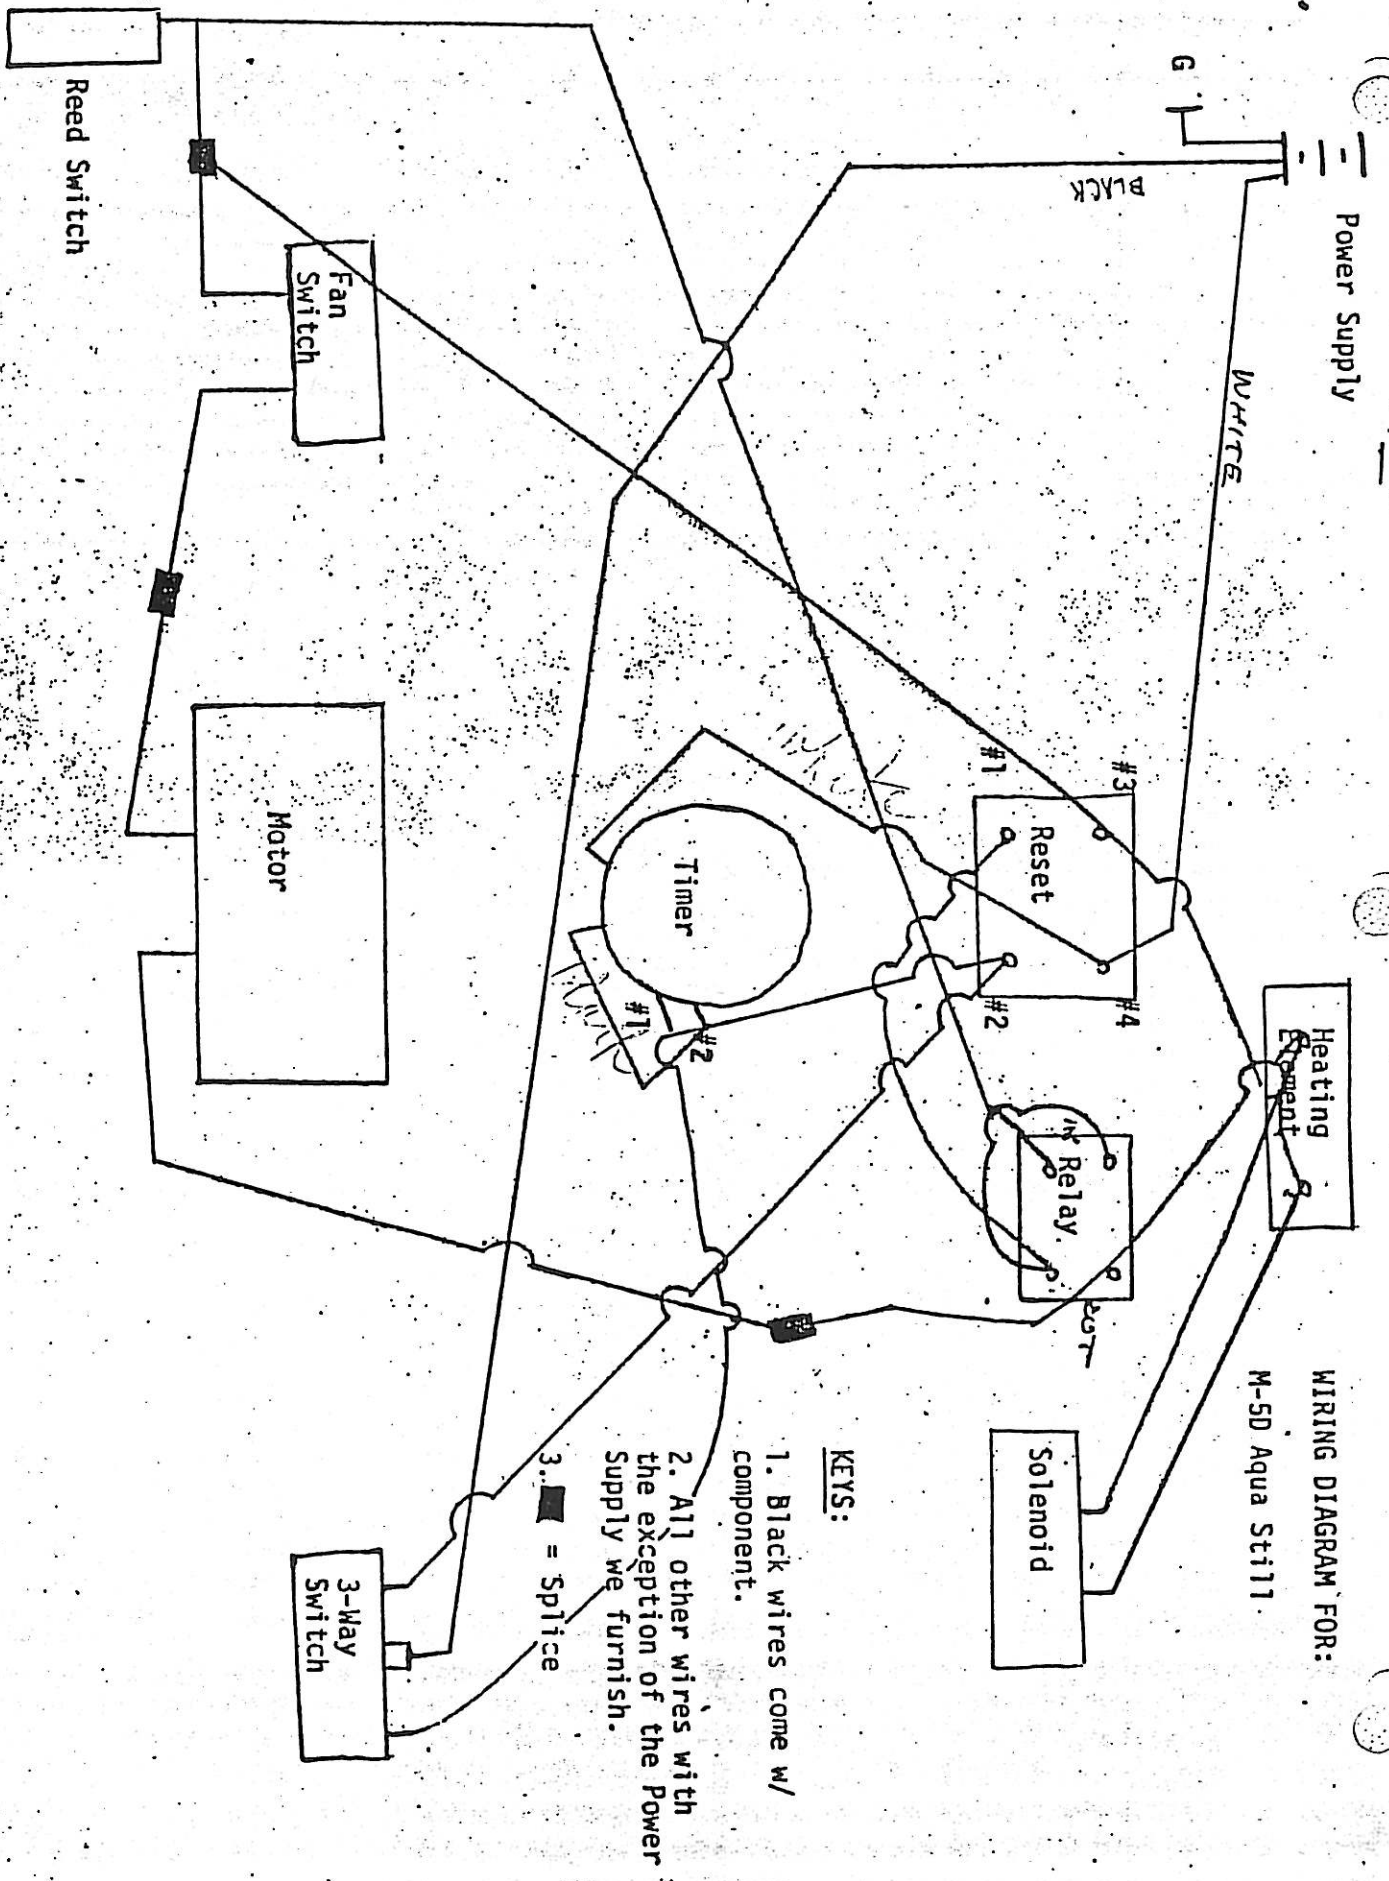

WSD A804 2114L

Power Supply

WHITE

BLACK

WIRING DIAGRAM FOR:  
M-5D Aqua Still

KEYS:

- 1. Black wires come w/ component.
- 2. All other wires with the exception of the Power Supply we furnish.
- 3.  = Splice