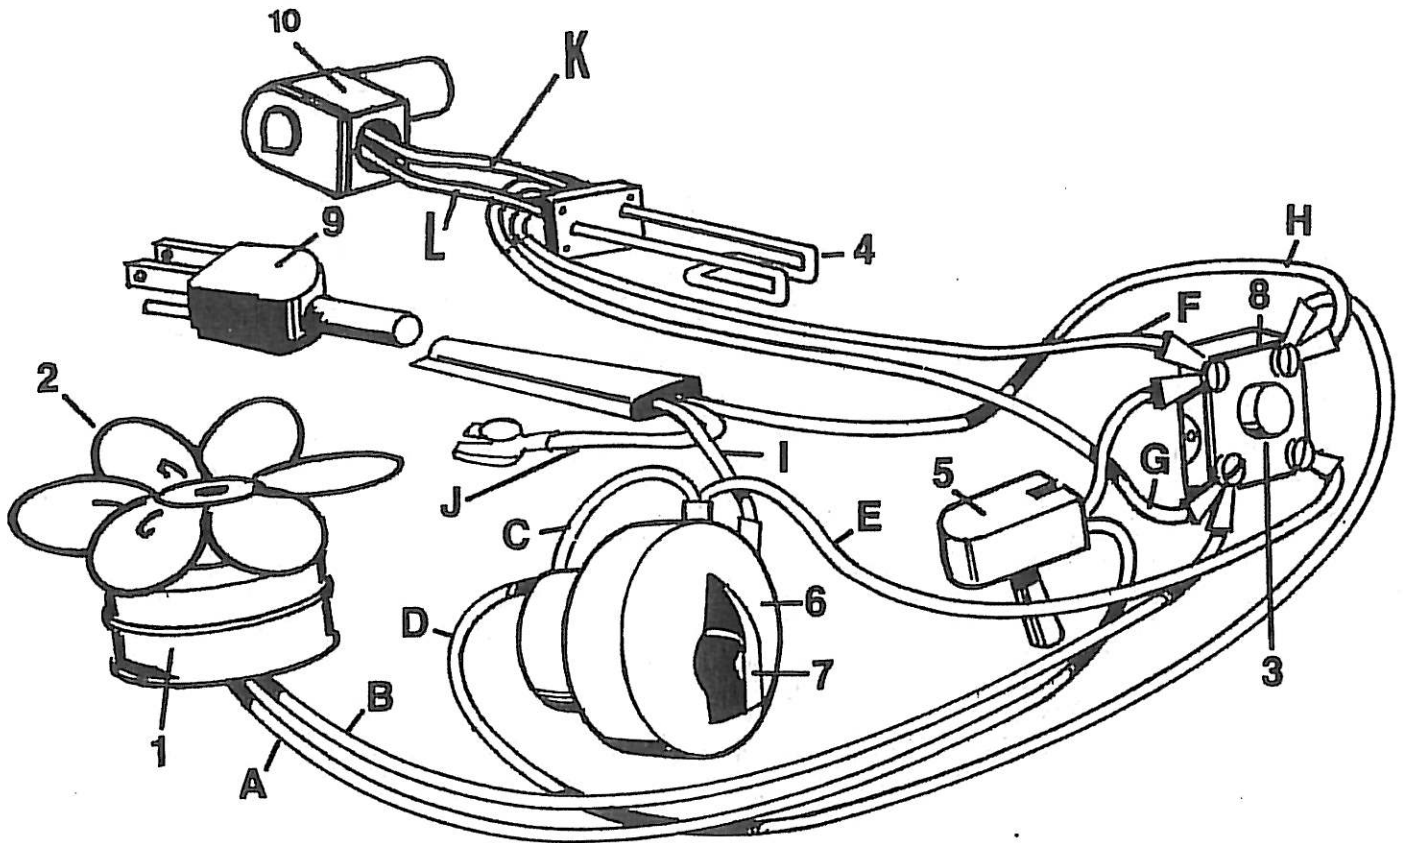

# Parts & Wiring Diagram

A Fan Motor Wire  
 B Fan Motor Wire  
 C Timer Motor Wire  
 D Timer Motor Wire  
 E Timer to Reset Switch Wire  
 F Heating Element Wire  
 G Heating Element Wire  
 H Main Cord Wire to Reset Switch  
 I Main Cord Wire to Timer  
 J Main Cord Ground Wire  
 K Solenoid Valve Wire  
 L Solenoid Valve Wire

1 Motor  
 2 Fan Blade  
 3 Reset Switch  
 4 Heating Element  
 5 Fan Switch  
 6 Timer  
 7 Control Knob  
 8 Heat Plate  
 9 Main Cord  
 10 Solenoid Valve