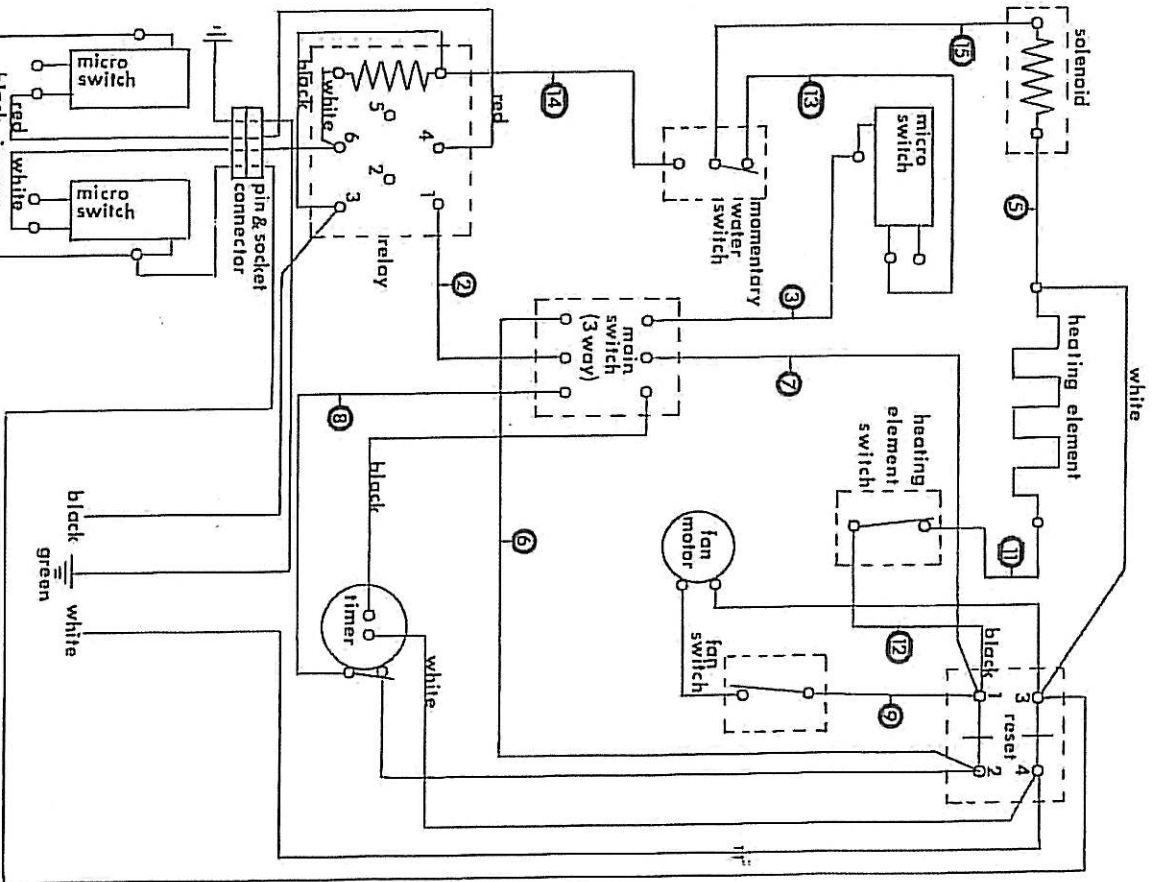

AQUA STILL D WITH MOMENTARY WATER SWITCH MADE BY ARROW HART

AQUA STILL D WITH MOMENTARY WATER SWITCH MADE BY CARLING