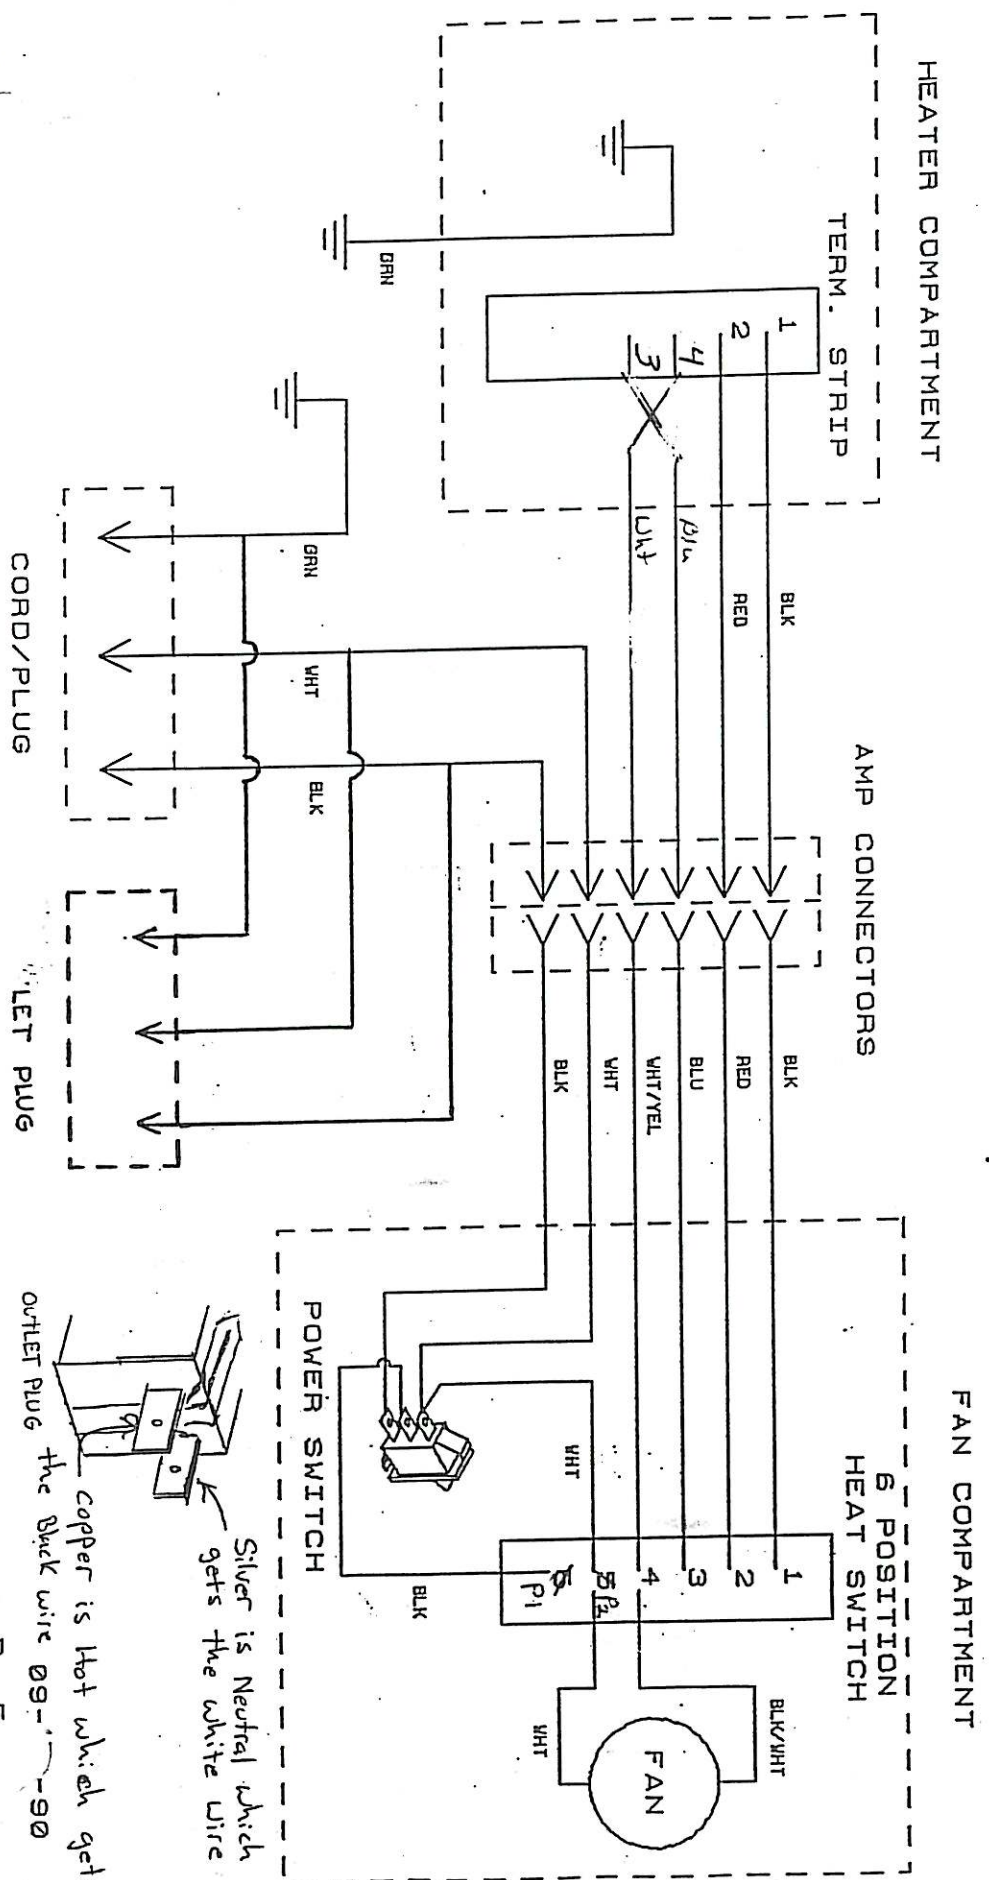

# DEMO DISTILLER WIRING DIAGRAM

*2*

*revised 11-96*

*(current)*

Revised 08-13-91  
KHD

OUTLET PLUG  
Copper is hot which gets the black wire 09-90  
Silver is Neutral which gets the white wire