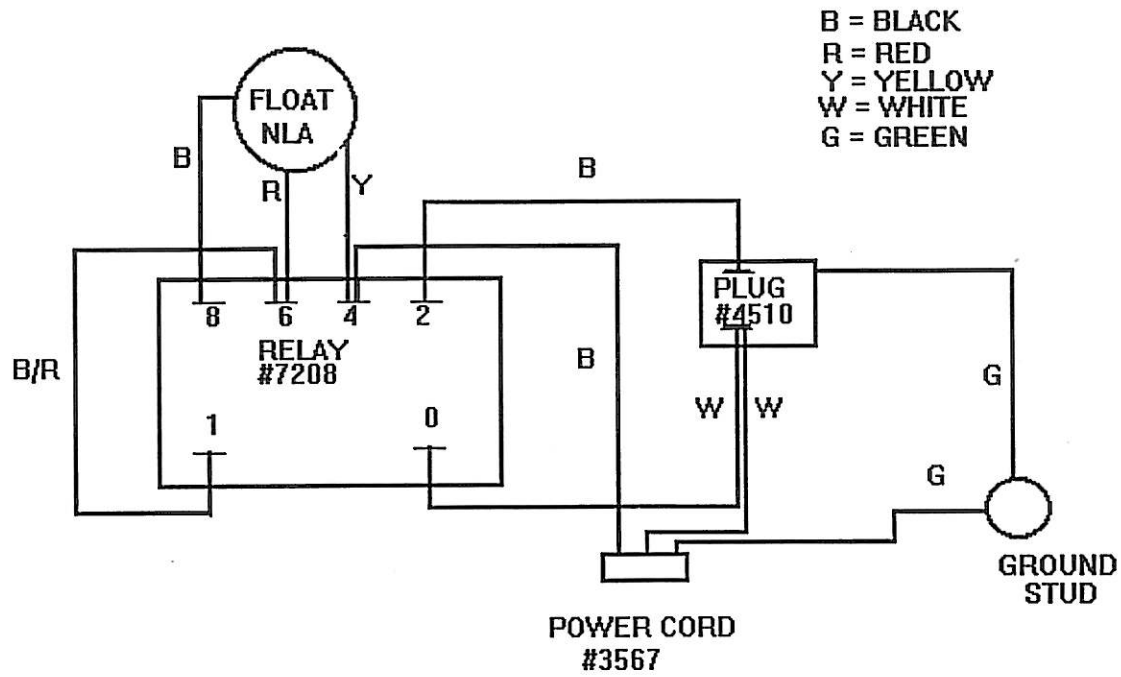

# MIDI D AUTOMATIC WIRING DIAGRAM

CONFIDENTIAL

#3993 AUTOMATIC FLOAT KIT (STORAGE TANK LID)  
 MIDI AUTOMATIC-OLD/STYLE  
 NO LONGER AVAILABLE

7229