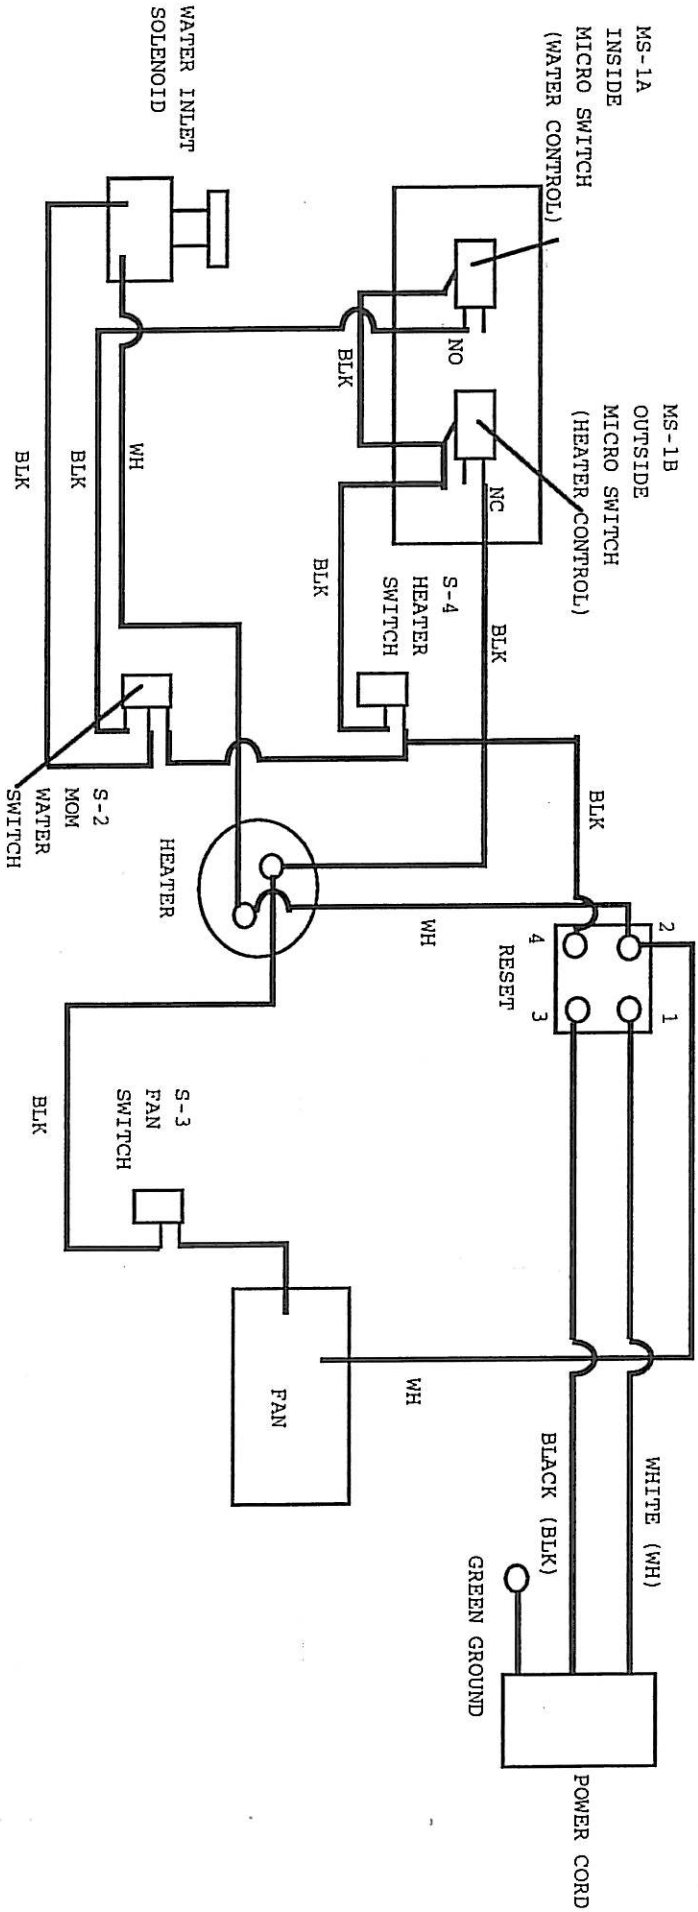

# MIDI D AUTOMATIC WIRING DIAGRAM

CONFIDENTIAL

#3993 AUTOMATIC FLOAT KIT (STORAGE TANK LID)  
 MIDI AUTOMATIC-OLD/STYLE  
 NO LONGER AVAILABLE

7229