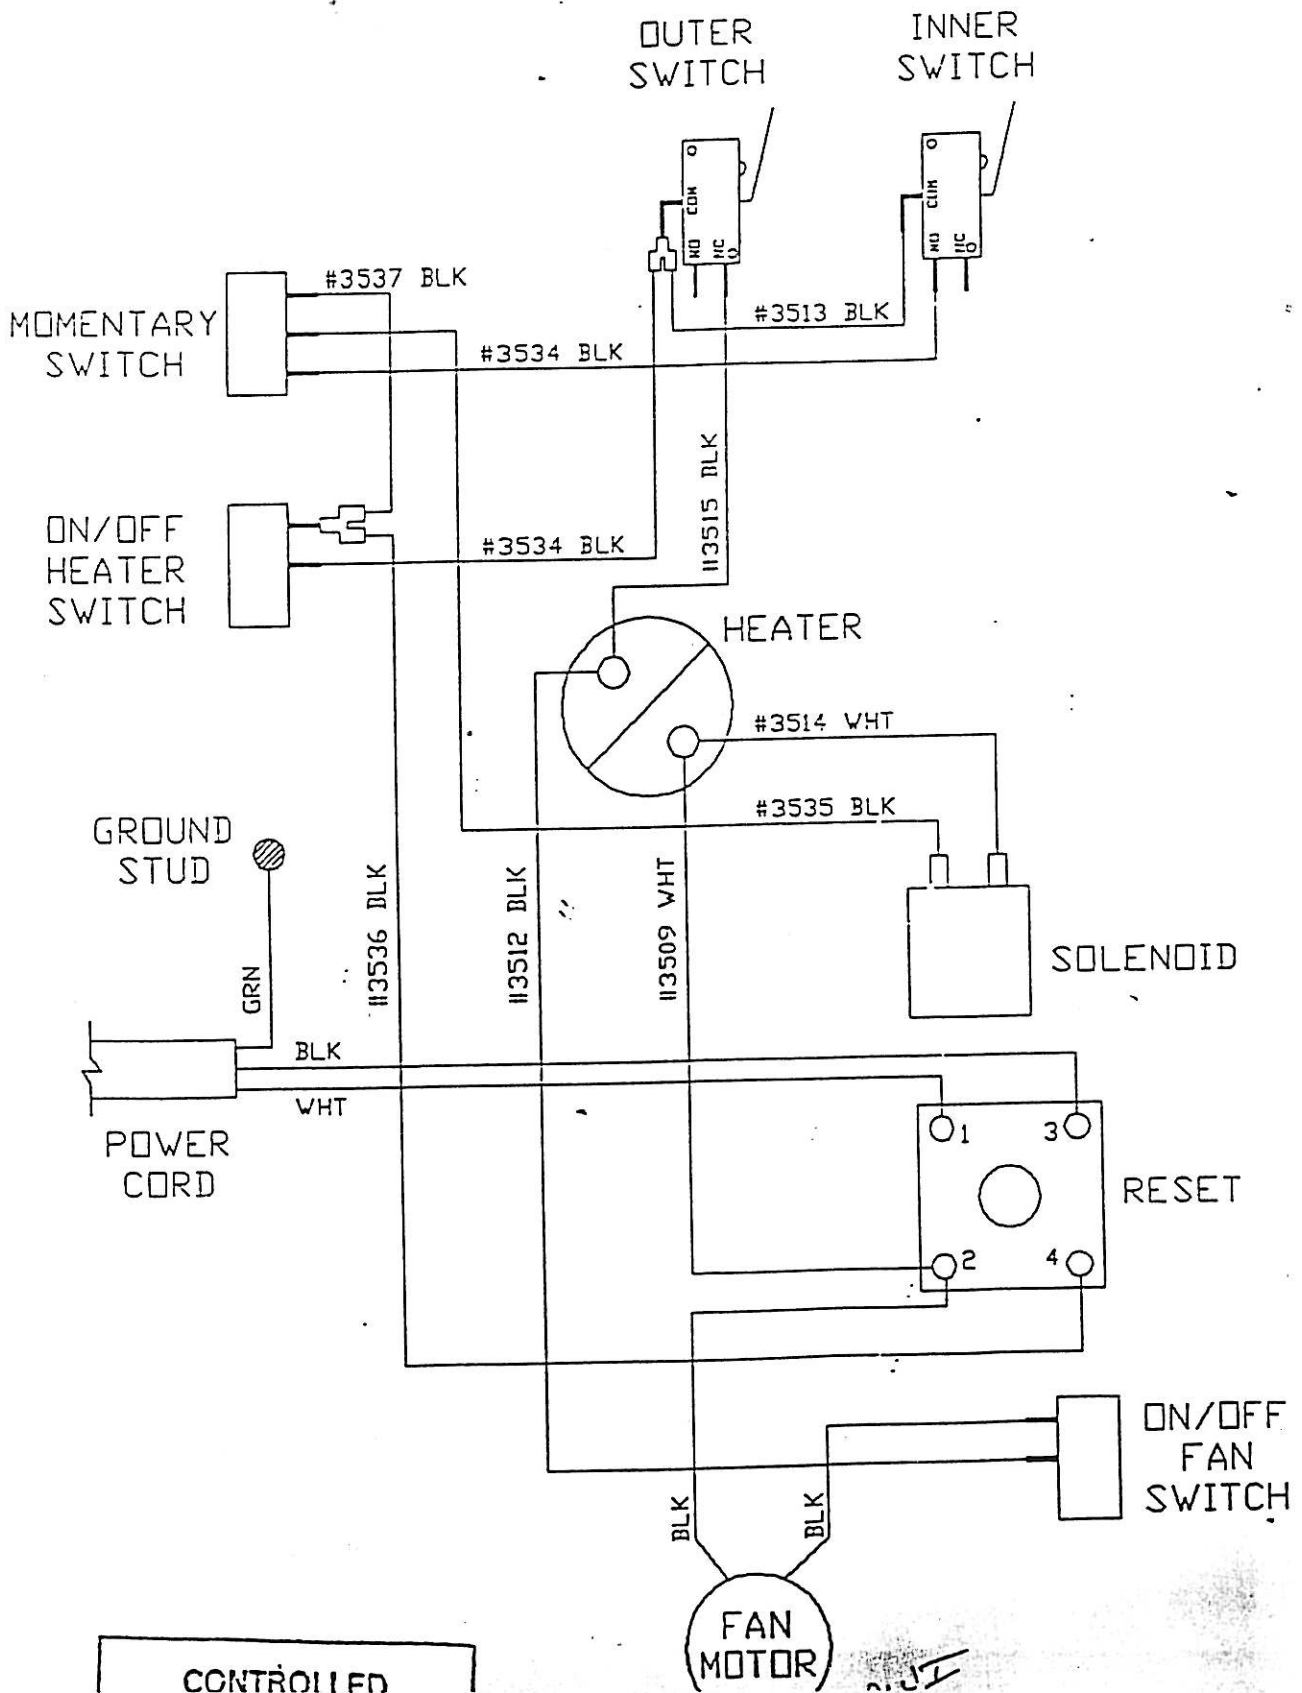

MIDID
EOP

DISTILLER TOP (MSD ECP)

New style reset < starting serial # UU96156B001

WIRING KIT #3575 REV.1

REV	DESCRIPTION	DATE	BY
1	CHANGED RESET PER ECO #00880.	2-1-96	SL
REVISIONS			

UNLESS OTHERWISE SPECIFIED
DIMENSIONS ARE IN INCHES
TOLERANCES ARE:

DECIMALS: X ± .05
 XX ± .025
 XXX ± .015

FRACTIONS: ± 1/16

ANGLES: ± 1'

DO NOT SCALE DRAWING

5725 TOUZALIN AVE.
P.O. BOX 83226
LINCOLN, NE 68501
PHONE: 402/487-9300
FAX: 402/487-8383

MIDI-D AUTOMATIC TOP UNIT

DN BY:	DATE:	PART NO.	REV.
SL	12-11-95		1
APVD BY:	DATE:	DWG. NO.	
	16 FEB 96	WSCH049	
SCALE:	NONE	PAGE 1 OF 1	

PART NO./DWG. NO. WSCH049

UL MIDI-D ECP STORAGE TANK (120V)

WIRING KIT #3577UL

EFFECTIVE DATE: 3-16-1994

DWG.NO. MIDM24