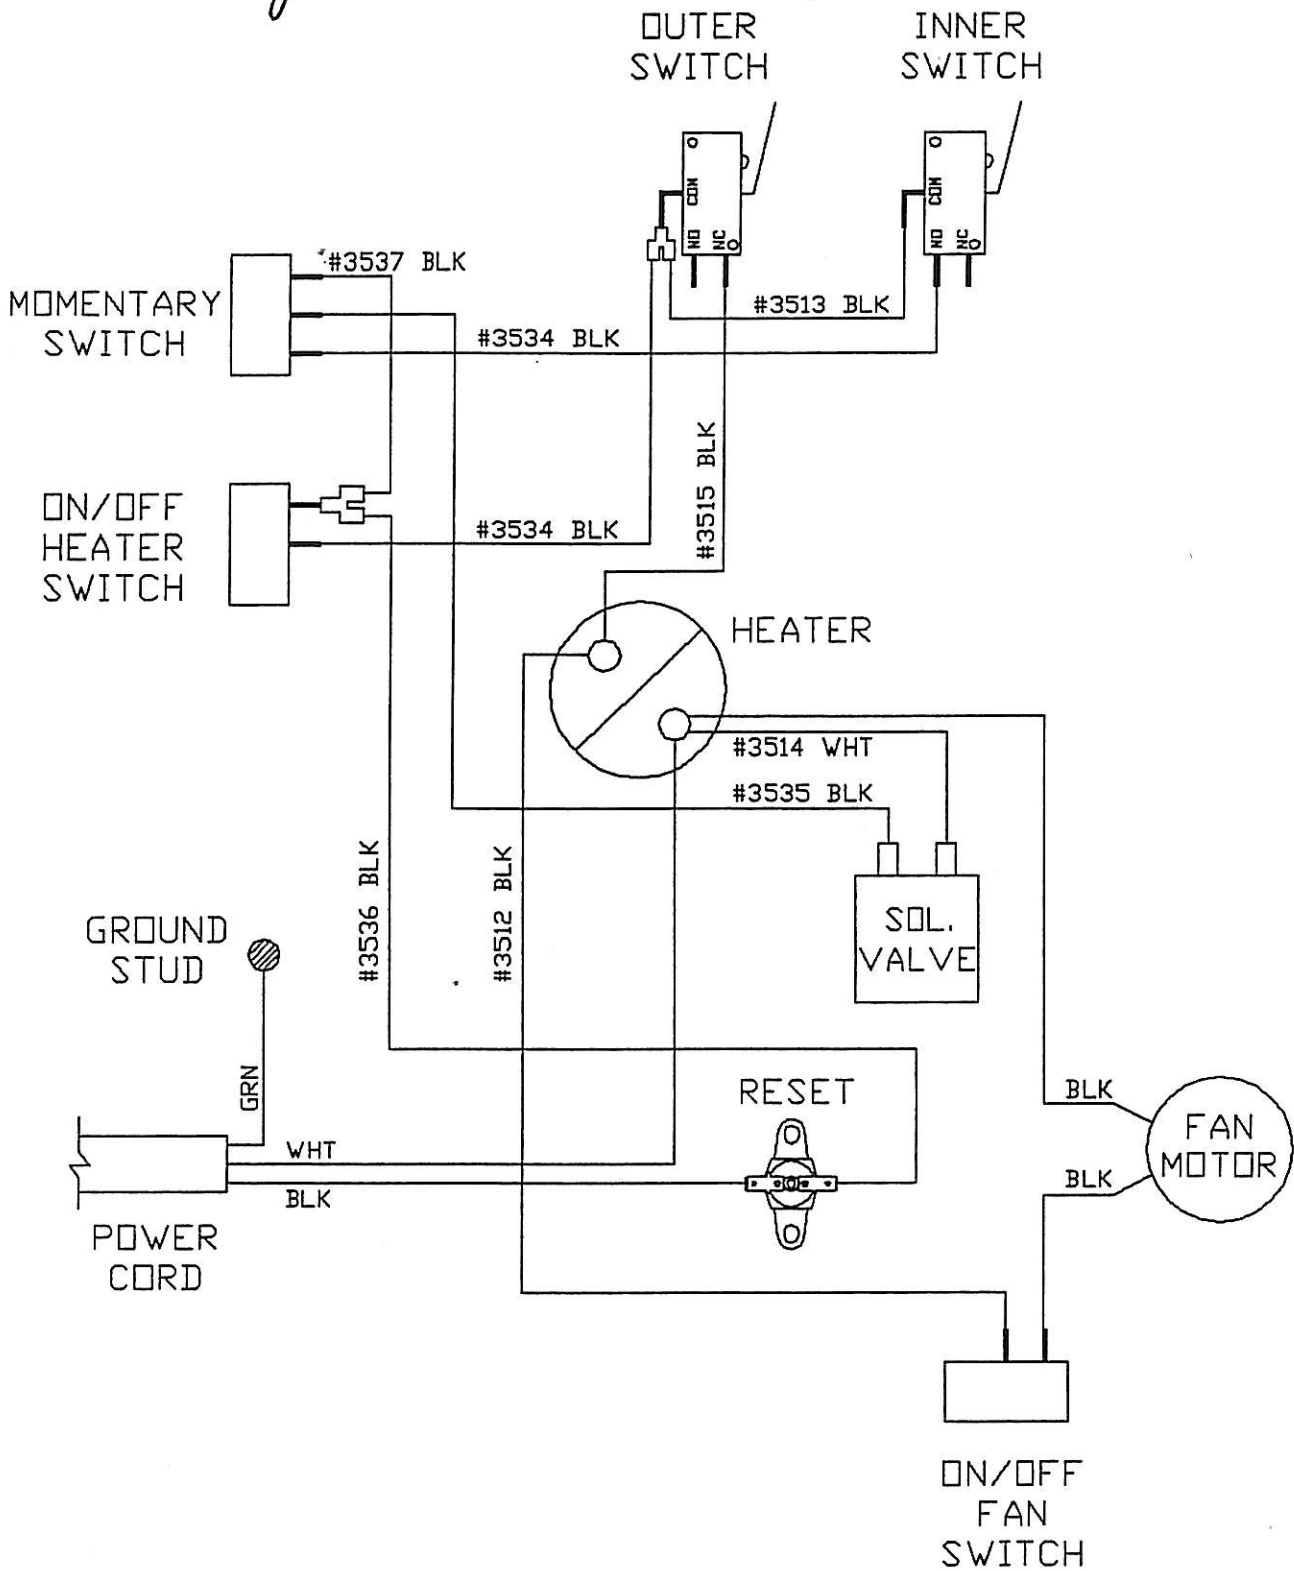

MIDID
EOP

DISTILLER TOP (MSD ECP)

New style reset < starting serial # UU96156B001

WIRING KIT #3575 REV.1

REV	DESCRIPTION	DATE	BY
1	CHANGED RESET PER ECO #00880.	2-1-96	SL
REVISIONS			

UNLESS OTHERWISE SPECIFIED
DIMENSIONS ARE IN INCHES
TOLERANCES ARE:

DN BY:	DATE:	PART NO.	REV.
SL	12-11-95		1
APVD BY:	DATE:	DWG. NO.	
	16 FEB 96	WSCH049	
SCALE:	NONE	PAGE 1 OF 1	

PART NO./DWG. NO. WSCH049

UL MIDI-D ECP STORAGE TANK (120V)

WIRING KIT #3577UL

EFFECTIVE DATE: 3-16-1994