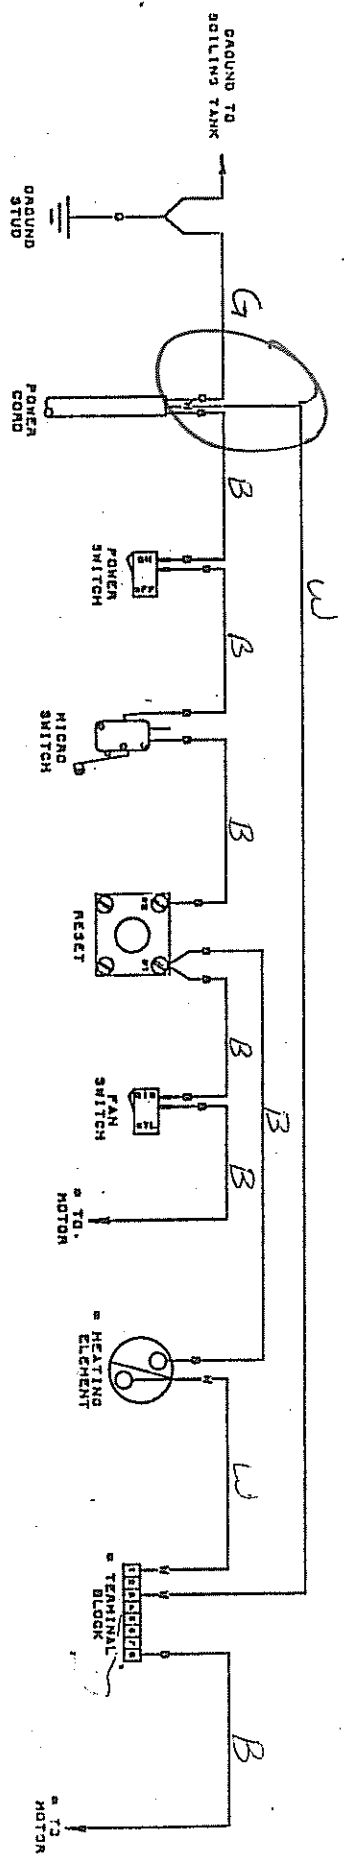

12/95

~~MD4~~
Steam pure

O: GREEN N: WHITE B: BLACK
O DOES NOT MATTER HERE
CONNECTION IS MADE ON PAINT