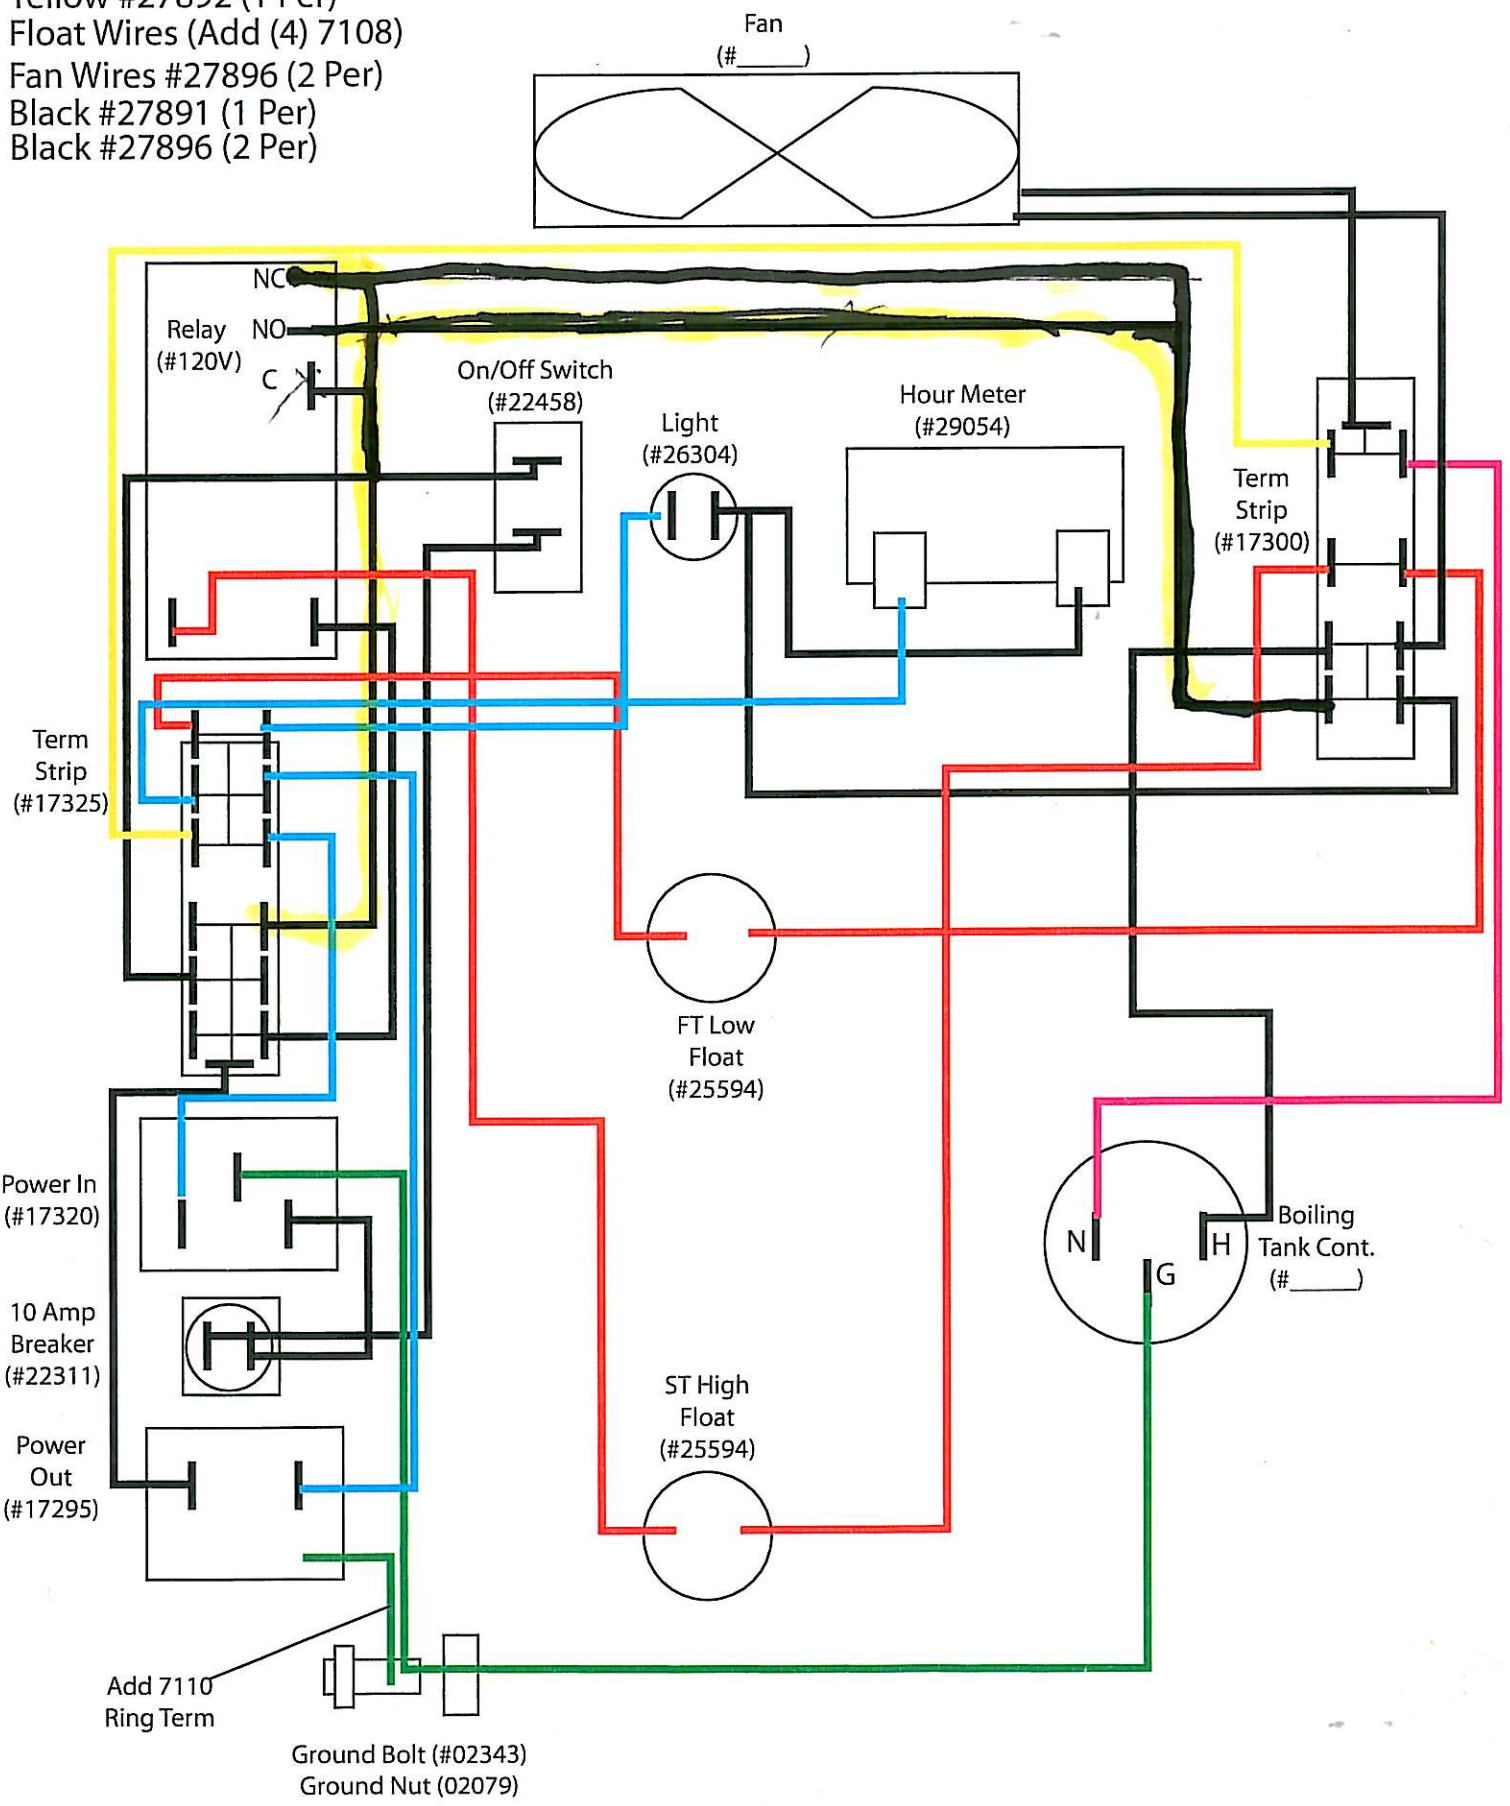

Ultima 888 (120V) Wiring

- Black #24119 (4 Per)
- Black #30134 (1 Per)
- GR/Yw #30283 (1 Per)
- Black #30281 (1 Per)
- White #30282 (1 Per)
- Yellow #27892 (1 Per)
- Float Wires (Add (4) 7108)
- Fan Wires #27896 (2 Per)
- Black #27891 (1 Per)
- Black #27896 (2 Per)

Unknown Wires

Add 7110 Ring Term

Ground Bolt (#02343)
Ground Nut (02079)